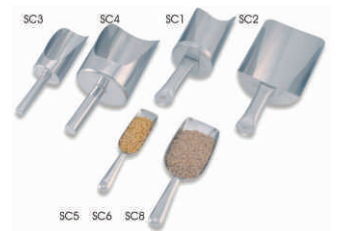

Ladle

Ladle Colour Coded

Straight Ladle (Dabbu)

Basting Spoon

Skimmers/Jhara

Wire Skimmer/Jhara

Chinese Skimmer/Jhara

Square Skimmer

Scraper

Dough Scraper

Whips

KOT Holder/Order Rack

Dredges/Salt Shakers

Sieves

Box Grater

Cheese Grater

Scoop Colander

Ice Cream Disher

Scoop

Scoop

Chips Scoop

Melon Baler

Oil Dispenser

Funnel